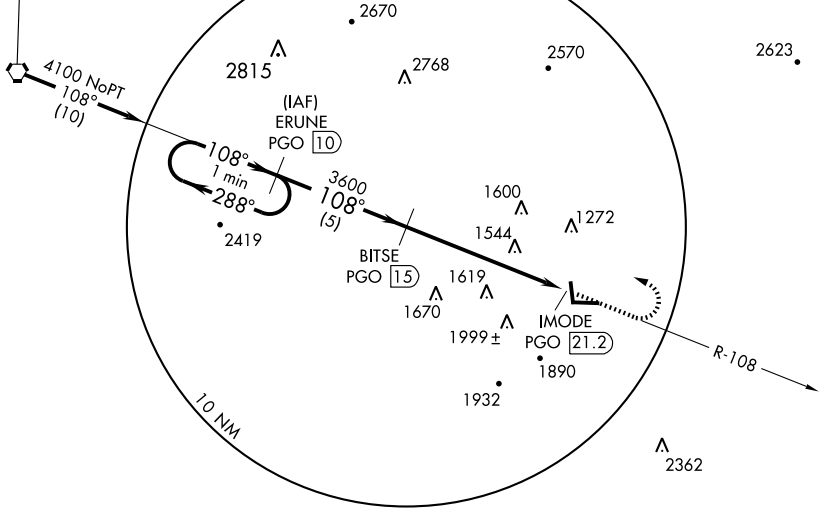

VORTAC PGO 113.5 Chan 82	APP CRS 108°	Rwy Idg TDZE Apt Elev N/A N/A 1079
--	------------------------	--

VOR/DME-A

MENA INTERMOUNTAIN MUNI (ME/Z)

NA If local altimeter setting not received, use Fort Smith altimeter setting and increase all MDA's 200 ft.

MISSED APPROACH: Climb to 3000 via PGO R-108 then climbing left turn to 4100 via PGO R-108 to ERUNE and hold.

AWOS-3 118.025	MEMPHIS CENTER 126.1 269.0	UNICOM 122.8 (CTAF)
--------------------------	--------------------------------------	-------------------------------

IAF
RICH MOUNTAIN
113.5 PGO
Chan **82**

SC-1, 25 SEP 2008 to 23 OCT 2008

SC-1, 25 SEP 2008 to 23 OCT 2008

CATEGORY	A	B	C	D	Knots	60	90	120	150	180
CIRCLING	2260-1¼ 1181 (1200-1¼)	2260-1½ 1181 (1200-1½)	2260-3 1181 (1200-3)	NA	Min:Sec					