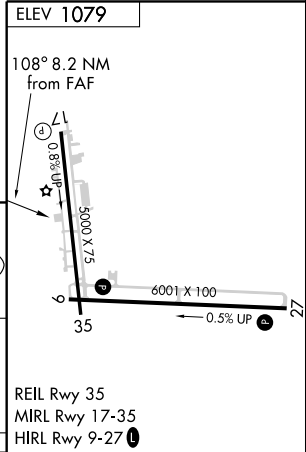

MISSED APPROACH: Climb to 3000 via PGO R-108 then climbing left turn to 4100 via PGO R-108 to ERUNE and hold.

AWOS-3 118.025	MEMPHIS CENTER 126.1 269.0	UNICOM 122.8 (CTAF)
--------------------------	--------------------------------------	-------------------------------

IAF
RICH MOUNTAIN
113.5 PGO
Chan **82**

SC-1, 25 SEP 2008 to 23 OCT 2008

SC-1, 25 SEP 2008 to 23 OCT 2008

CATEGORY	A	B	C	D	Knots	60	90	120	150	180
CIRCLING	2260-1¼ 1181 (1200-1¼)	2260-1½ 1181 (1200-1½)	2260-3 1181 (1200-3)	NA	Min:Sec					