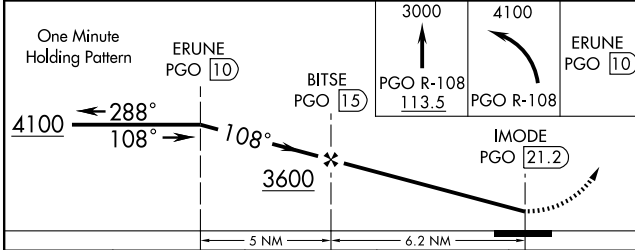

MISSED APPROACH: Climb to 3000 via PGO R-108 then climbing left turn to 4100 via PGO R-108 to ERUNE and hold.

AWOS-3 118.025	MEMPHIS CENTER 126.1 269.0	UNICOM 122.8 (CTAF)
--------------------------	--------------------------------------	-------------------------------

IAF
RICH MOUNTAIN
113.5 PGO
Chan **82**

SC-1, 25 SEP 2008 to 23 OCT 2008

SC-1, 25 SEP 2008 to 23 OCT 2008

CATEGORY	A	B	C	D	Knots	60	90	120	150	180
CIRCLING	2260-1¼ 1181 (1200-1¼)	2260-1½ 1181 (1200-1½)	2260-3 1181 (1200-3)	NA	Min:Sec					