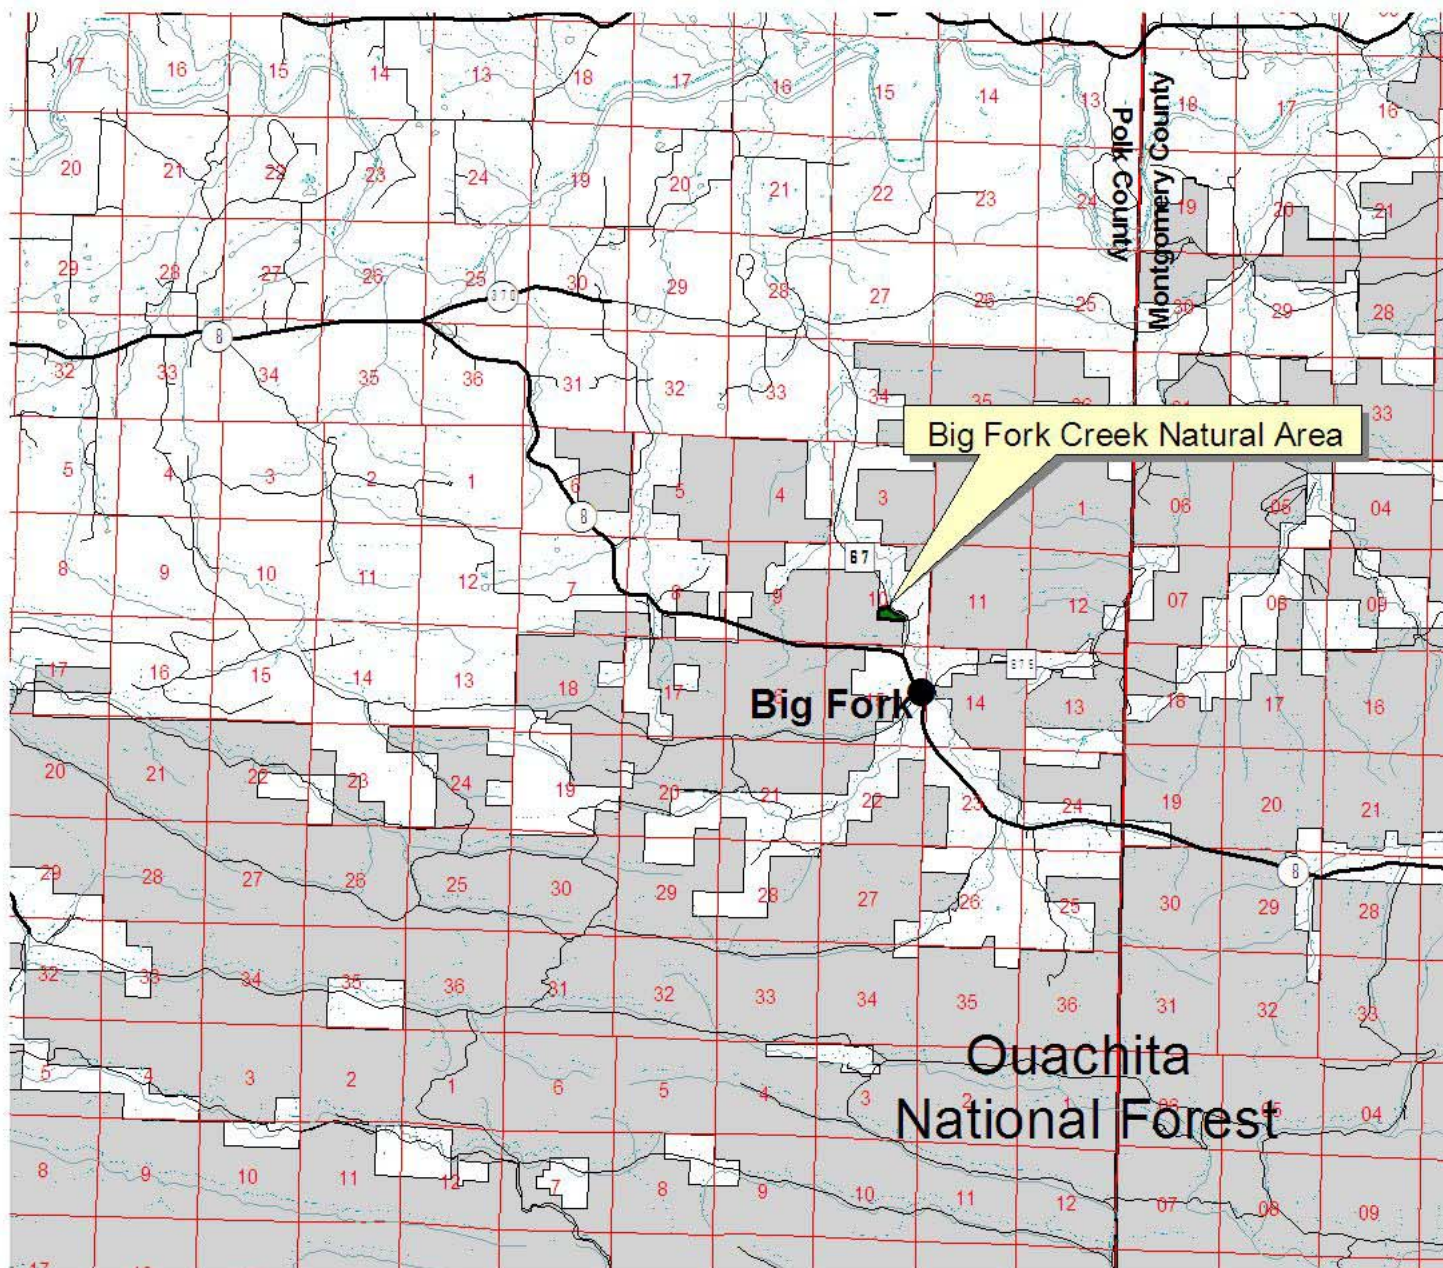

Arkansas Natural Heritage Commission
Department of Arkansas Heritage
Big Fork Creek Natural Area

Big Fork Creek Natural Area

County: Polk Date Added To System: 1978 Acreage: 13.58

Directions: Take State Highway 8 West at Big Fork. Travel 0.25 mile, then turn right on Polk County Road 67. Go 0.3 mile and bear left at the fork. Park on the north side of the county road.