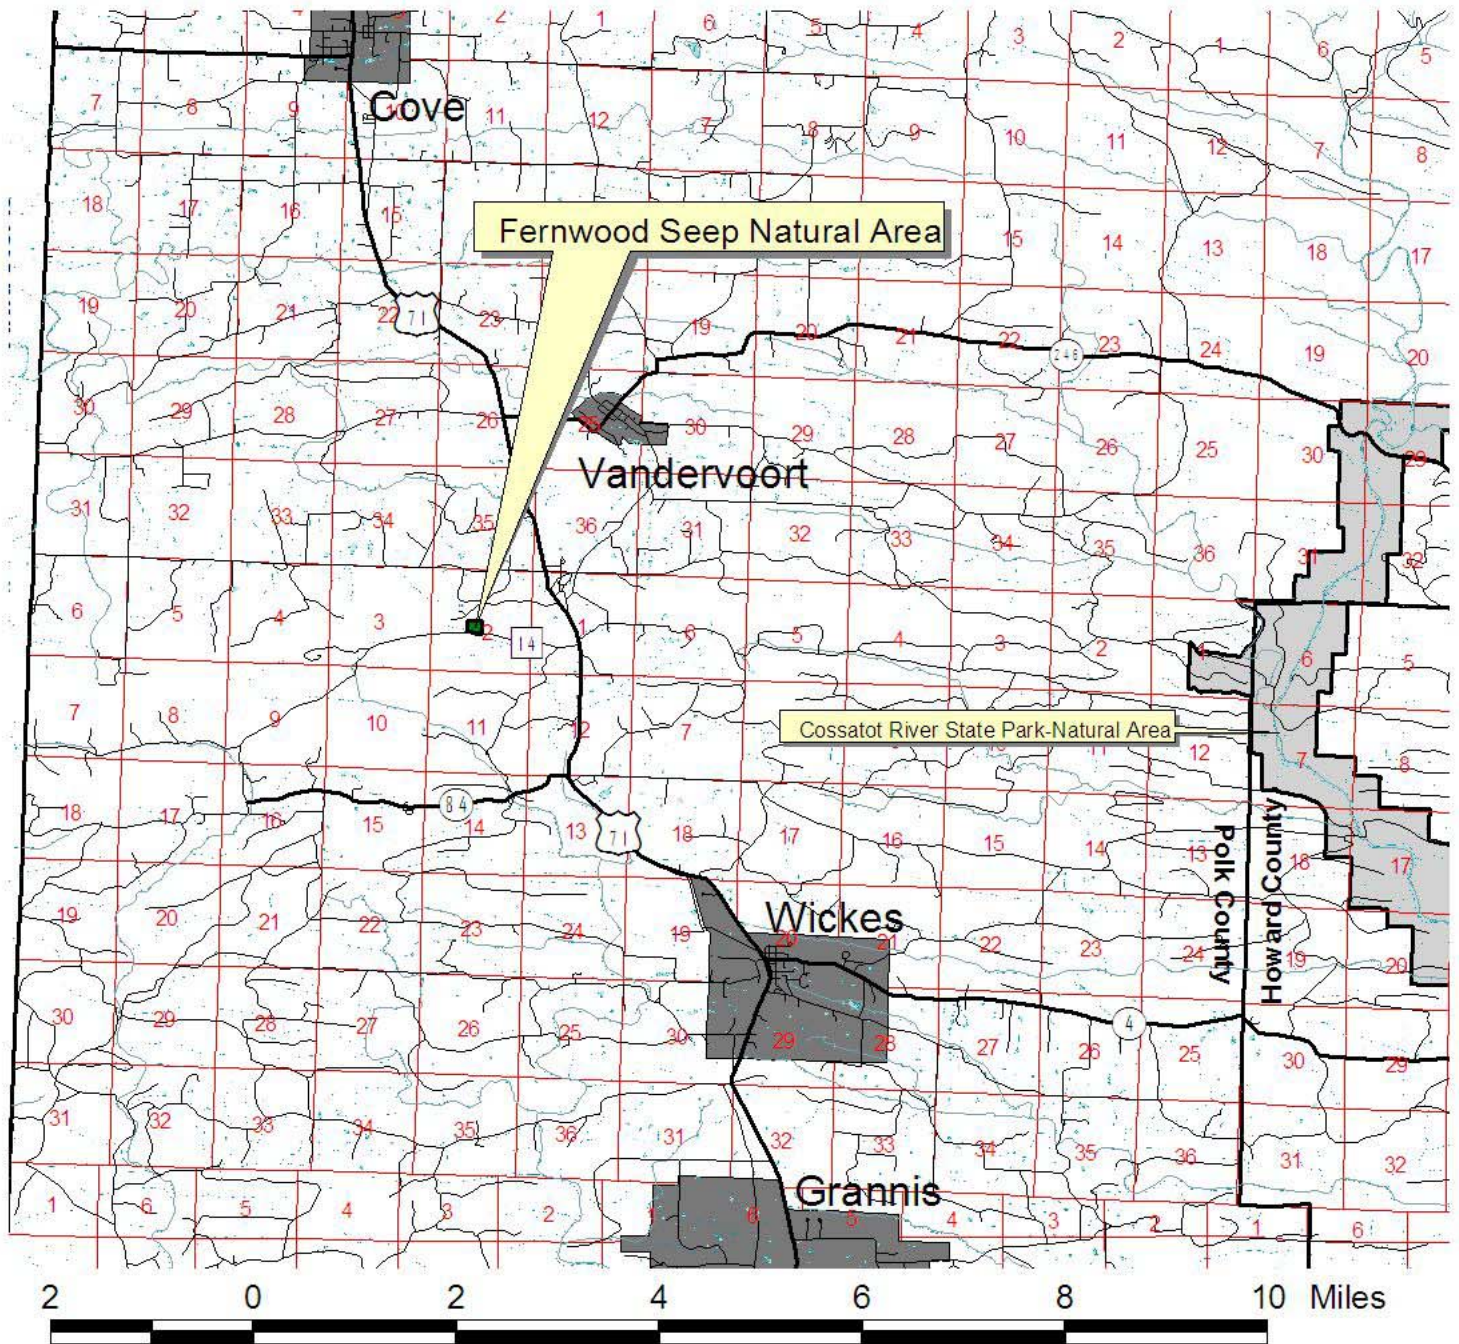

Arkansas Natural Heritage Commission
Department of Arkansas Heritage
Fernwood Seep Natural Area

Fernwood Seep Natural Area

County: Polk

Date Added To System: 2002

Acreage: 9.59

Directions: From Wickes travel north on U.S. Highway 71 approximately 3 miles to County Road 14. Turn left (west) on County Road 14 and travel 1 mile. The Natural Area is north of the road.